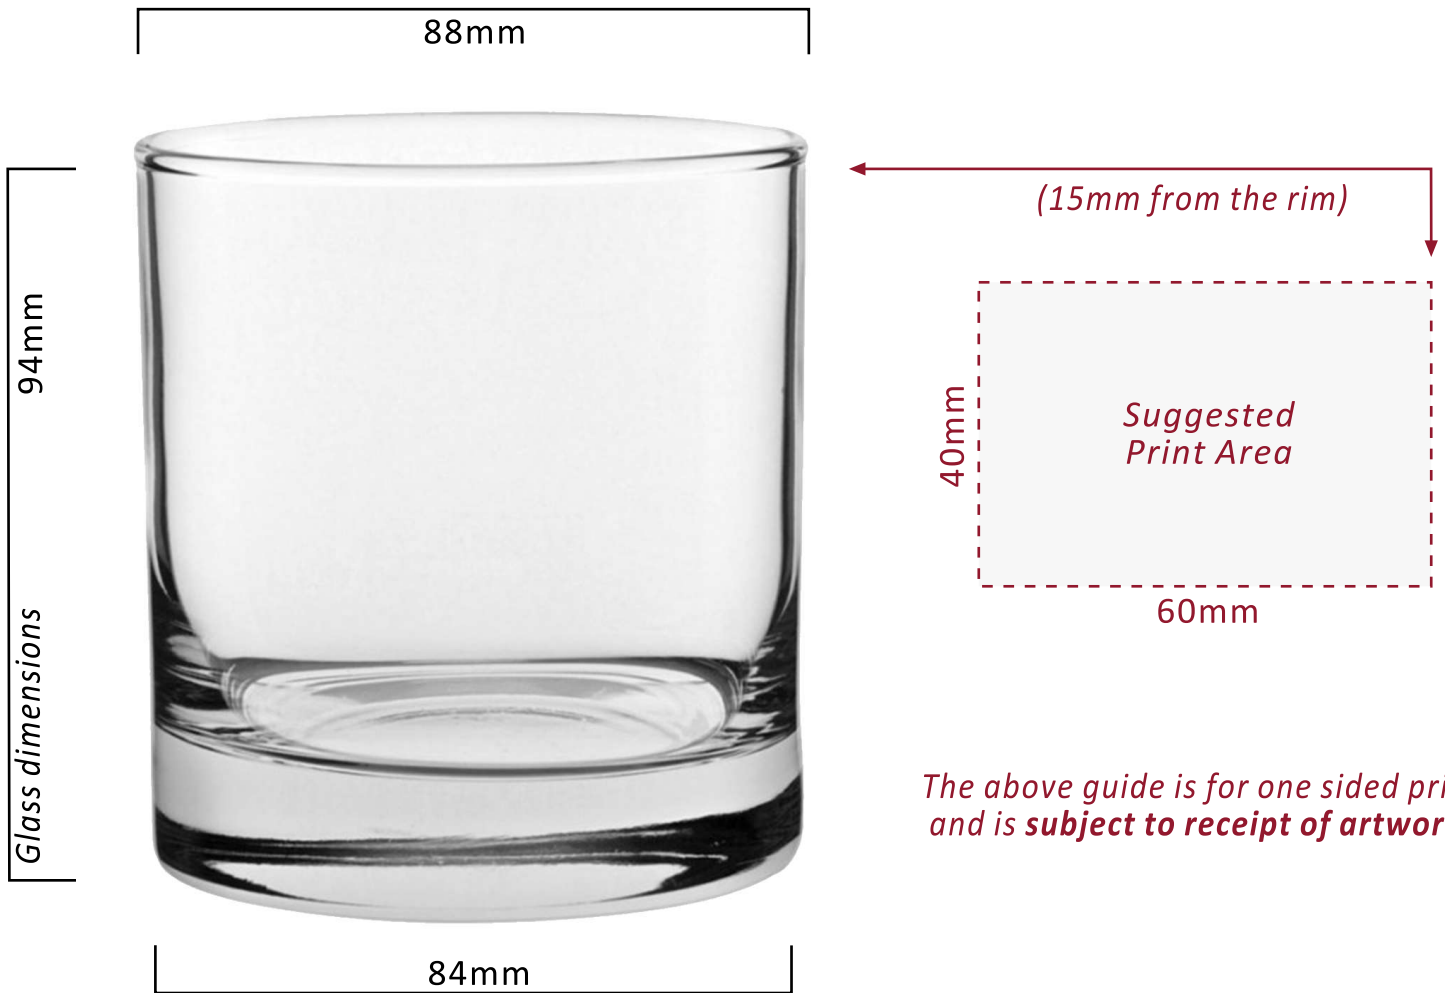

Festival Glass

Printed glassware for all occasions

www.festivalglass.co.uk

SIDE WHISKY

13.75oz

*The above guide is for one sided print and is **subject to receipt of artwork.***

- Minimum Order Quantity: Single Colour = 384 pieces
- Front & Back Decoration available / Wrap design available
- Base Print
- Pack Size: 12 pieces
- Pallet Quantity: Full Pallet = 1200 / Half Pallet = 576 / Quarter Pallet = 384 pieces