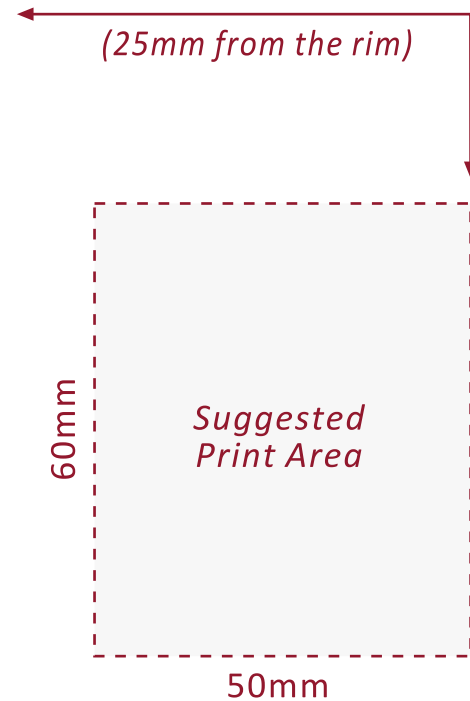

Festival Glass

Printed glassware for all occasions

www.festivalglass.co.uk

SIDE HIBALL SLIM

12.75oz

*The above guide is for one sided print and is **subject to receipt of artwork.***

- Minimum Order Quantity: Single Colour = 144 pieces
- Front & Back Decoration available / Wrap design available
- Printed line options: 1/2 / 1/3rd Pint
- Bespoke Laser Nucleation
- Base Print
- Pack Size: 12 pieces
- Pallet Quantity: Full Pallet = 1200 / Half Pallet = 576 / Quarter Pallet = 384 pieces