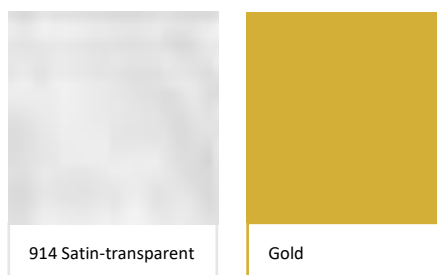

Recommended UV Colours

Shades

Imitation Shades

Pantone references are provided as an indication of shade only, and therefore exact Pantone matches cannot be guaranteed. Different Pantone colours are available on request, however our recommended UV paint colours achieve a more accurate colour match. Additional charges may apply for certain pantone match requests. All colours have a glossy finish aside from imitation Shades.